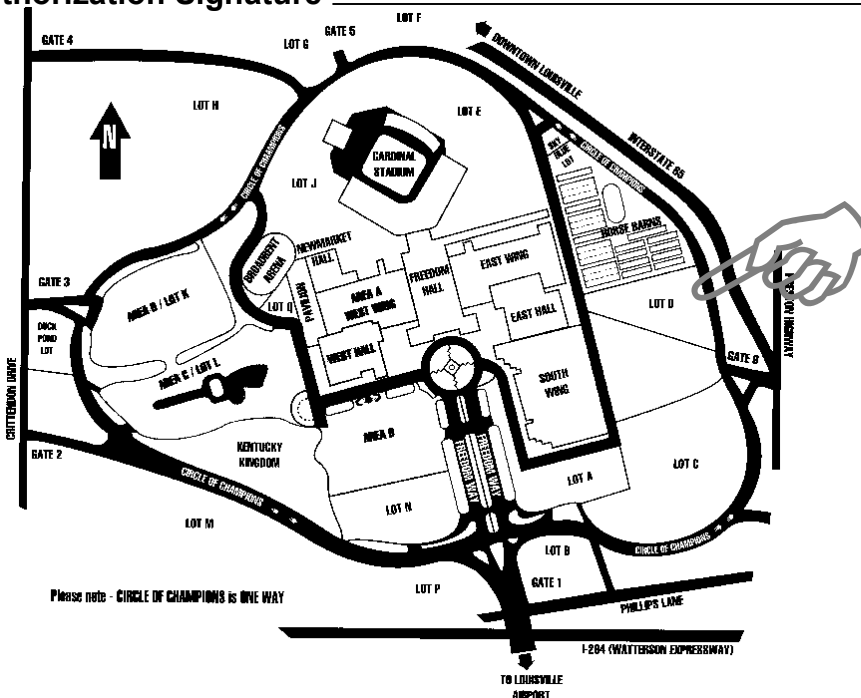

Now with Spot Free Rinse

DERBY PRESSURE WASH

901 ULRICH AVENUE
LOUISVILLE, KENTUCKY 40219
PHONE (502) 966-2564
rwilson@dpwservices.com

Now with Spot Free Rinse

MID AMERICA TRUCK SHOW WASHING ORDER FORM

Washing Rate: \$272.50 per hour - includes 2 Machines, Labor & Supervision
(Charged in 15 minute increments Average Cost Per Unit is \$91.00)

-  Credit Card# _____
-  Exp. Date _____ Security Code _____ Zip Code _____
-  Name on the Card _____
-  Authorization Signature _____

Take your units to Lot D2 for washing