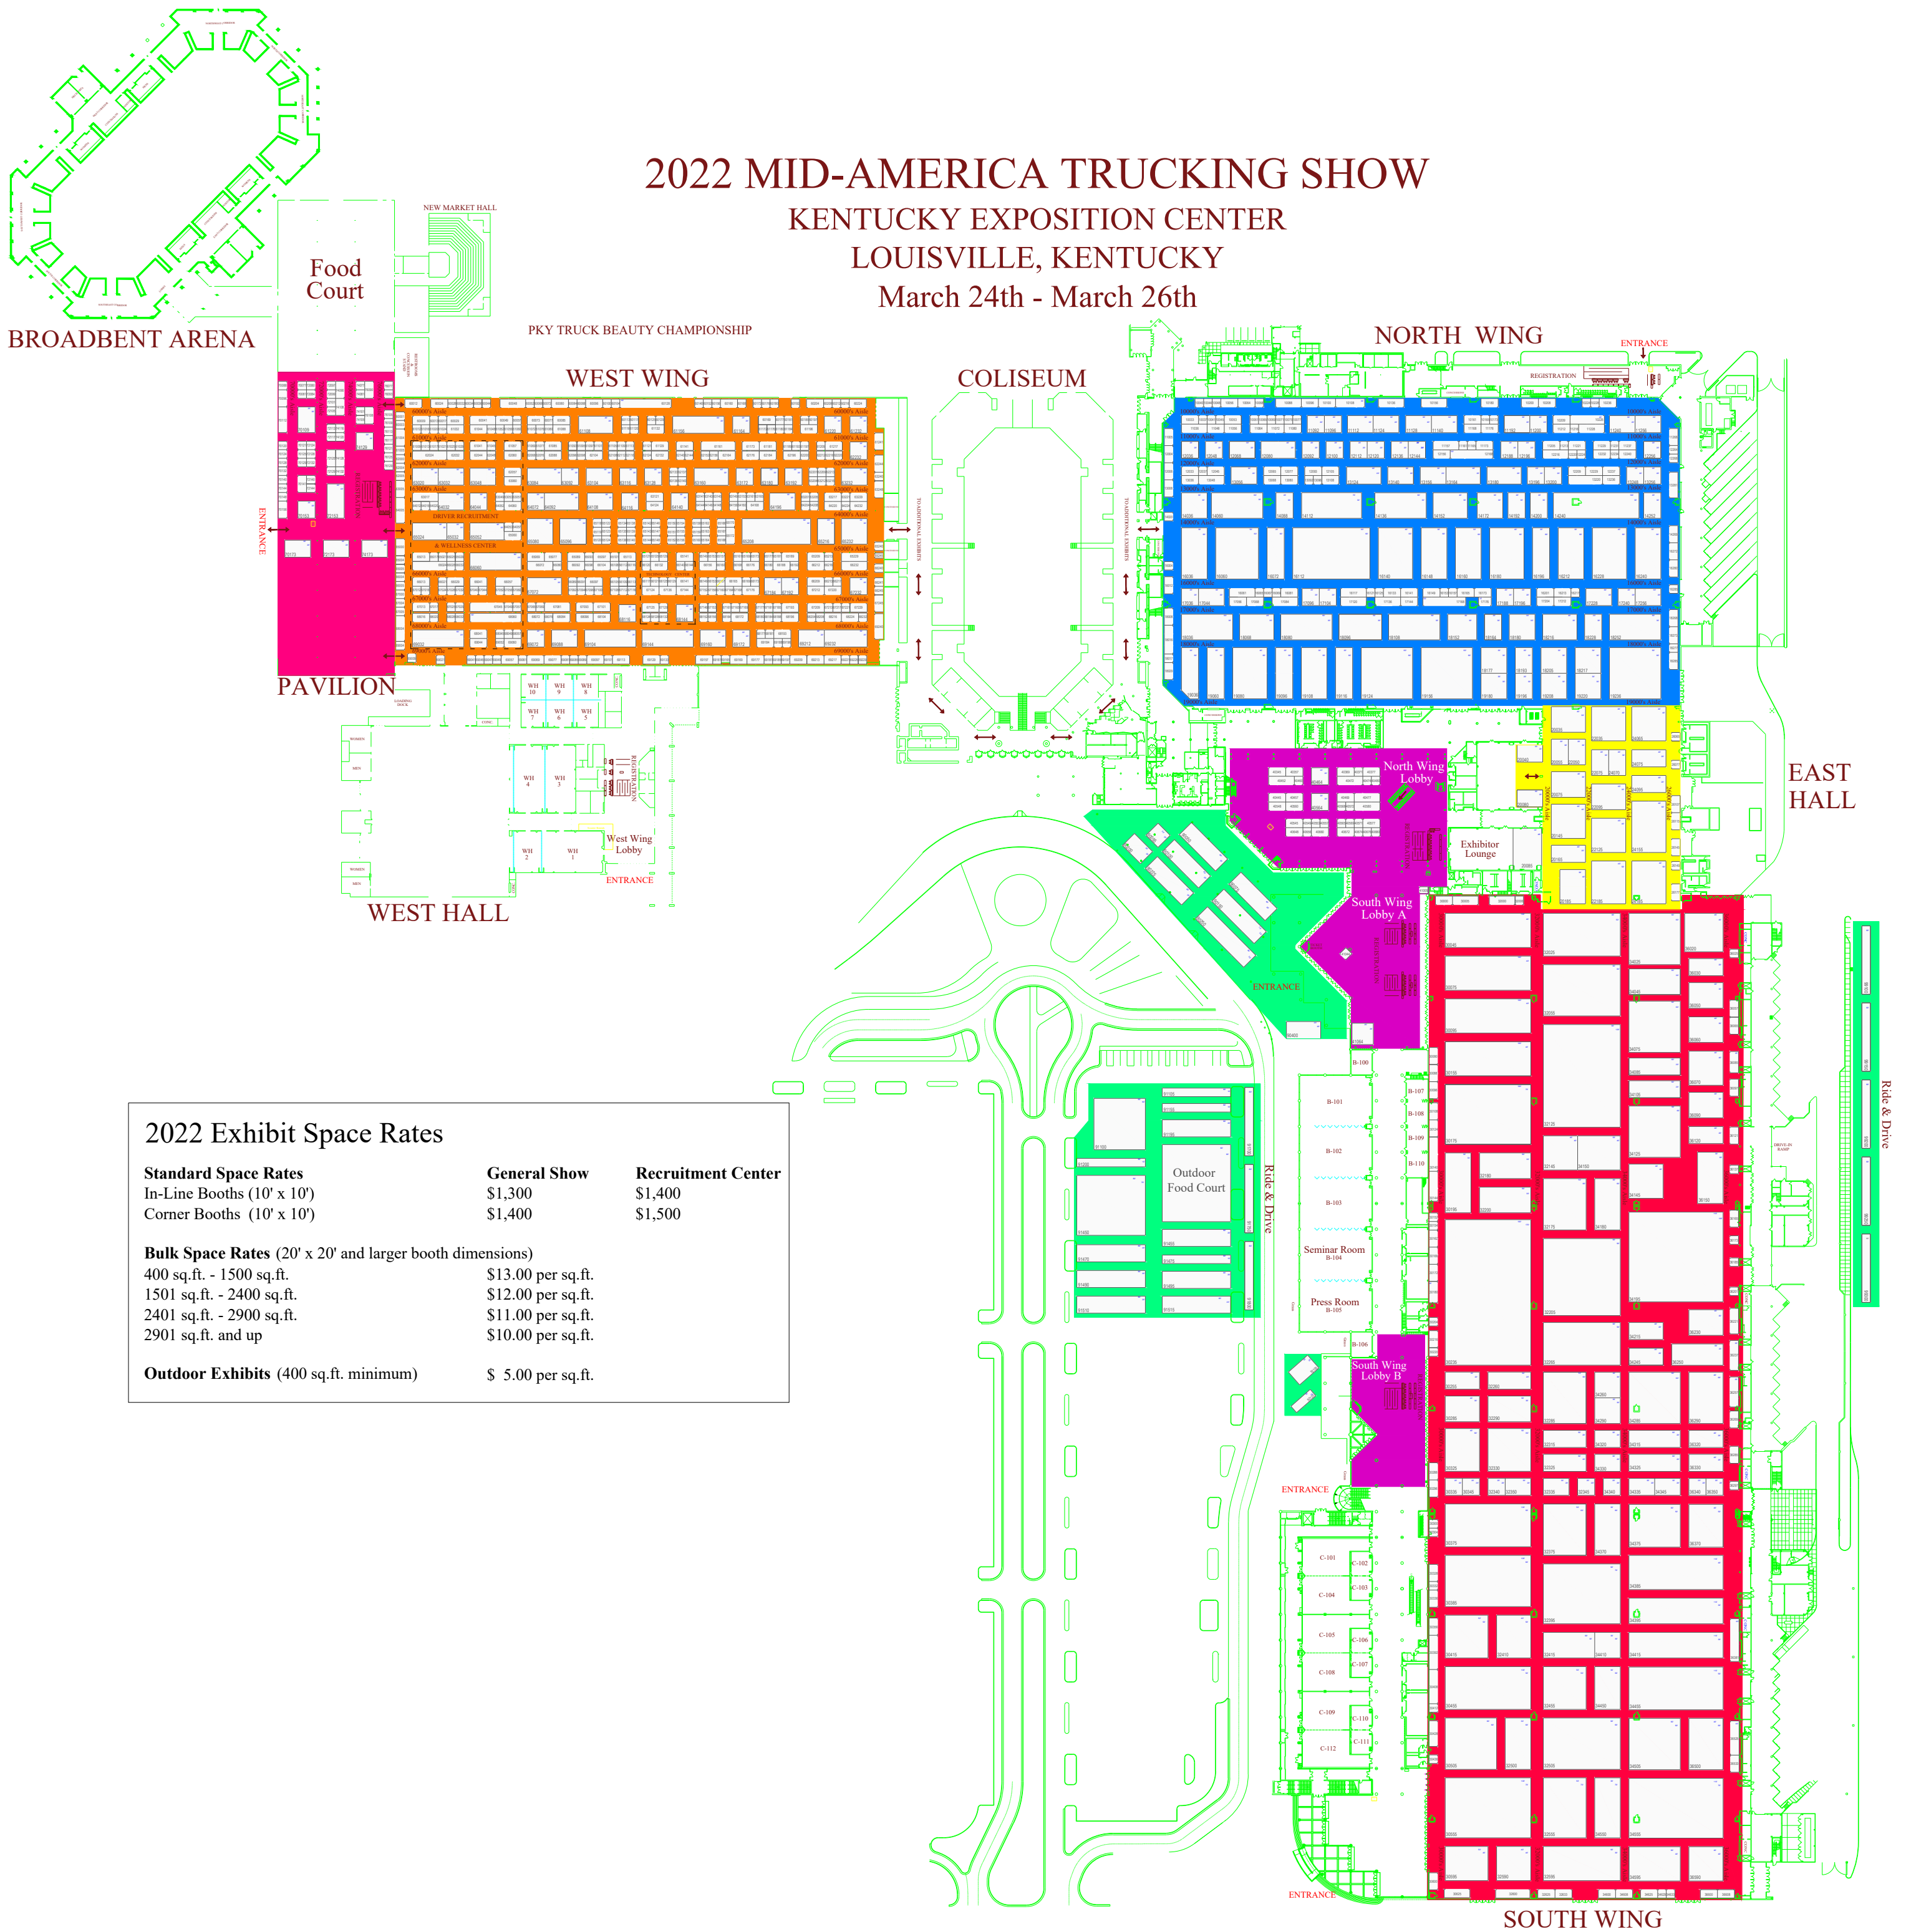

2022 MID-AMERICA TRUCKING SHOW

KENTUCKY EXPOSITION CENTER LOUISVILLE, KENTUCKY

March 24th - March 26th

2022 Exhibit Space Rates

Standard Space Rates	General Show	Recruitment Center
In-Line Booths (10' x 10')	\$1,300	\$1,400
Corner Booths (10' x 10')	\$1,400	\$1,500
Bulk Space Rates (20' x 20' and larger booth dimensions)		
400 sq.ft. - 1500 sq.ft.	\$13.00 per sq.ft.	
1501 sq.ft. - 2400 sq.ft.	\$12.00 per sq.ft.	
2401 sq.ft. - 2900 sq.ft.	\$11.00 per sq.ft.	
2901 sq.ft. and up	\$10.00 per sq.ft.	
Outdoor Exhibits (400 sq.ft. minimum)	\$ 5.00 per sq.ft.	