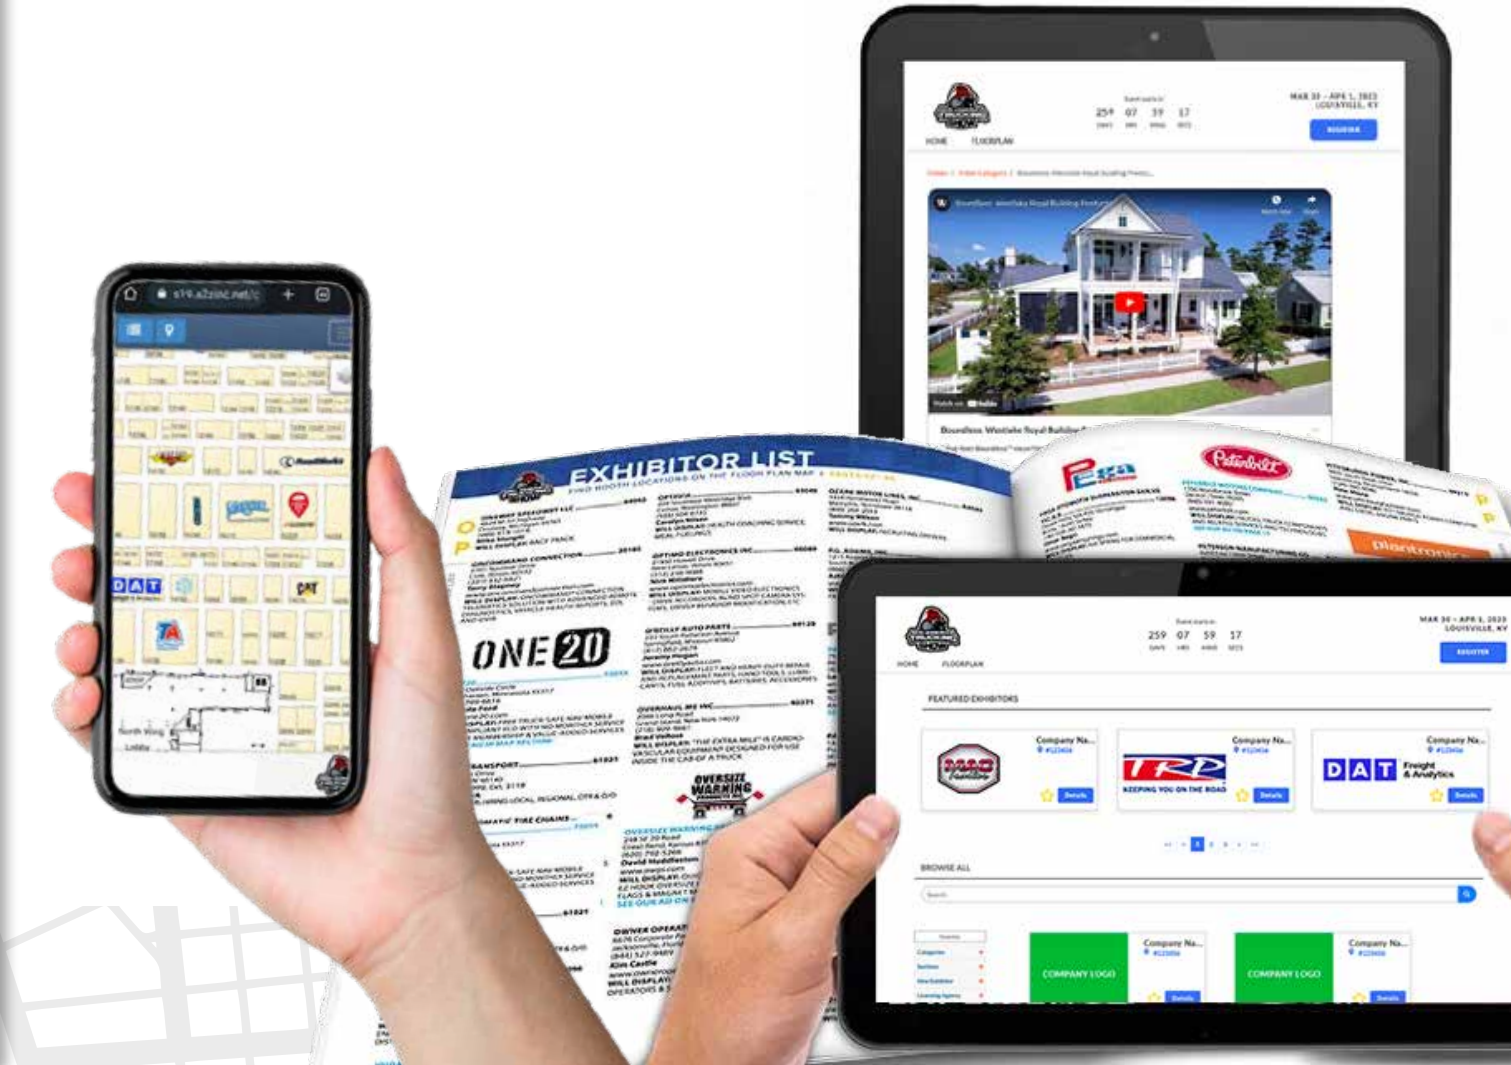

BASIC PROFILE PACKAGE

\$50

BASIC PROFILE PACKAGE

The Basic Package includes:

Company Description - Company name, address, and booth number help identify you as an exhibitor and provide your location at the in-person event. With the Basic Package your exhibitor description will be limited to 120 characters of text.

PREMIUM PROFILE PACKAGE

The Premium Package provides all elements of the Deluxe Package, plus:

Longer Company Description - Leverage 1000 characters to promote your company, products, and services.

Increased Quantities - Double the number of Press Releases, Show Specials, and Product Showcases versus the other profile packages.

Videos - Adding a hosted video to your profile allows you to better explain and demo your product offerings, leading to increased interest and booth traffic.

ULTIMATE PROFILE PACKAGE

\$1595

\$2000

Company, Address, & Booth Number	✓
Online Profile Characters Count	1500
Product Categories	✓
Website URL	✓
Logo on Profile	✓
Logo on Map	✓
Press Releases	6
Show Specials	6
Product Showcase	6
Videos	3
Featured Exhibitor	✓

ULTIMATE PROFILE PACKAGE

The Deluxe Package provides all elements of the Premium Package, plus:

Longest Company Description - Leverage 1500 characters to promote your company, products, and services.

Featured Exhibitor - Achieve premium position for your Exhibitor Profile, above all other profile levels. Your exhibitor profile will be placed at the top of the exhibitor list and search results.