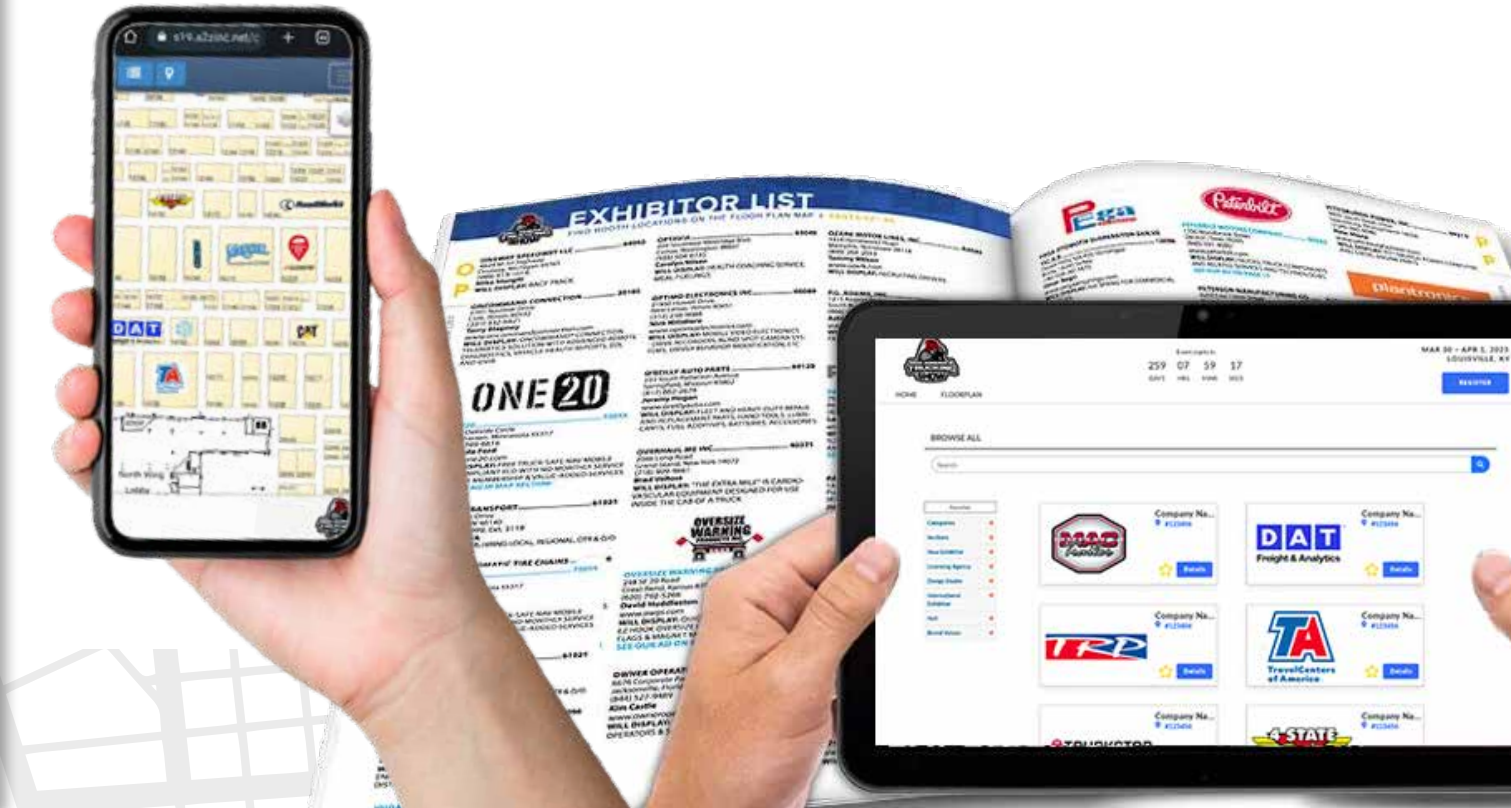

BASIC PROFILE PACKAGE

\$50

BASIC PROFILE PACKAGE

The Basic Package includes:

Company Description - Company name, address, and booth number help identify you as an exhibitor and provide your location at the in-person event. With the Basic Package your exhibitor description will be limited to 120 characters of text.

Featured Exhibitor

DELUXE PROFILE PACKAGE

\$525
\$650

BEST VALUE

DELUXE PROFILE PACKAGE

The Deluxe Package provides all elements of the Select Package, plus:

Logo on Map - Adding your logo to your booth on the digital and printed floor plans will make your company stand out from other exhibitors. Get noticed as attendees click through the floor plan looking for exhibitors to visit and page through the printed Official MATS Directory as they walk the aisles.

Company, Address, & Booth Number	✓
Online Profile Characters Count	300
Product Categories	✓
Website URL	✓
Logo on Profile	✓
Logo on Map	✓
Press Releases	1
Show Specials	1
Product Showcase	1
Videos	
Featured Exhibitor	

PREMIUM PROFILE PACKAGE

\$995

\$1250

Company, Address, & Booth Number	✓
Online Profile Characters Count	1000
Product Categories	✓
Website URL	✓
Logo on Profile	✓
Logo on Map	✓
Press Releases	2
Show Specials	2
Product Showcase	2
Videos	1
Featured Exhibitor	