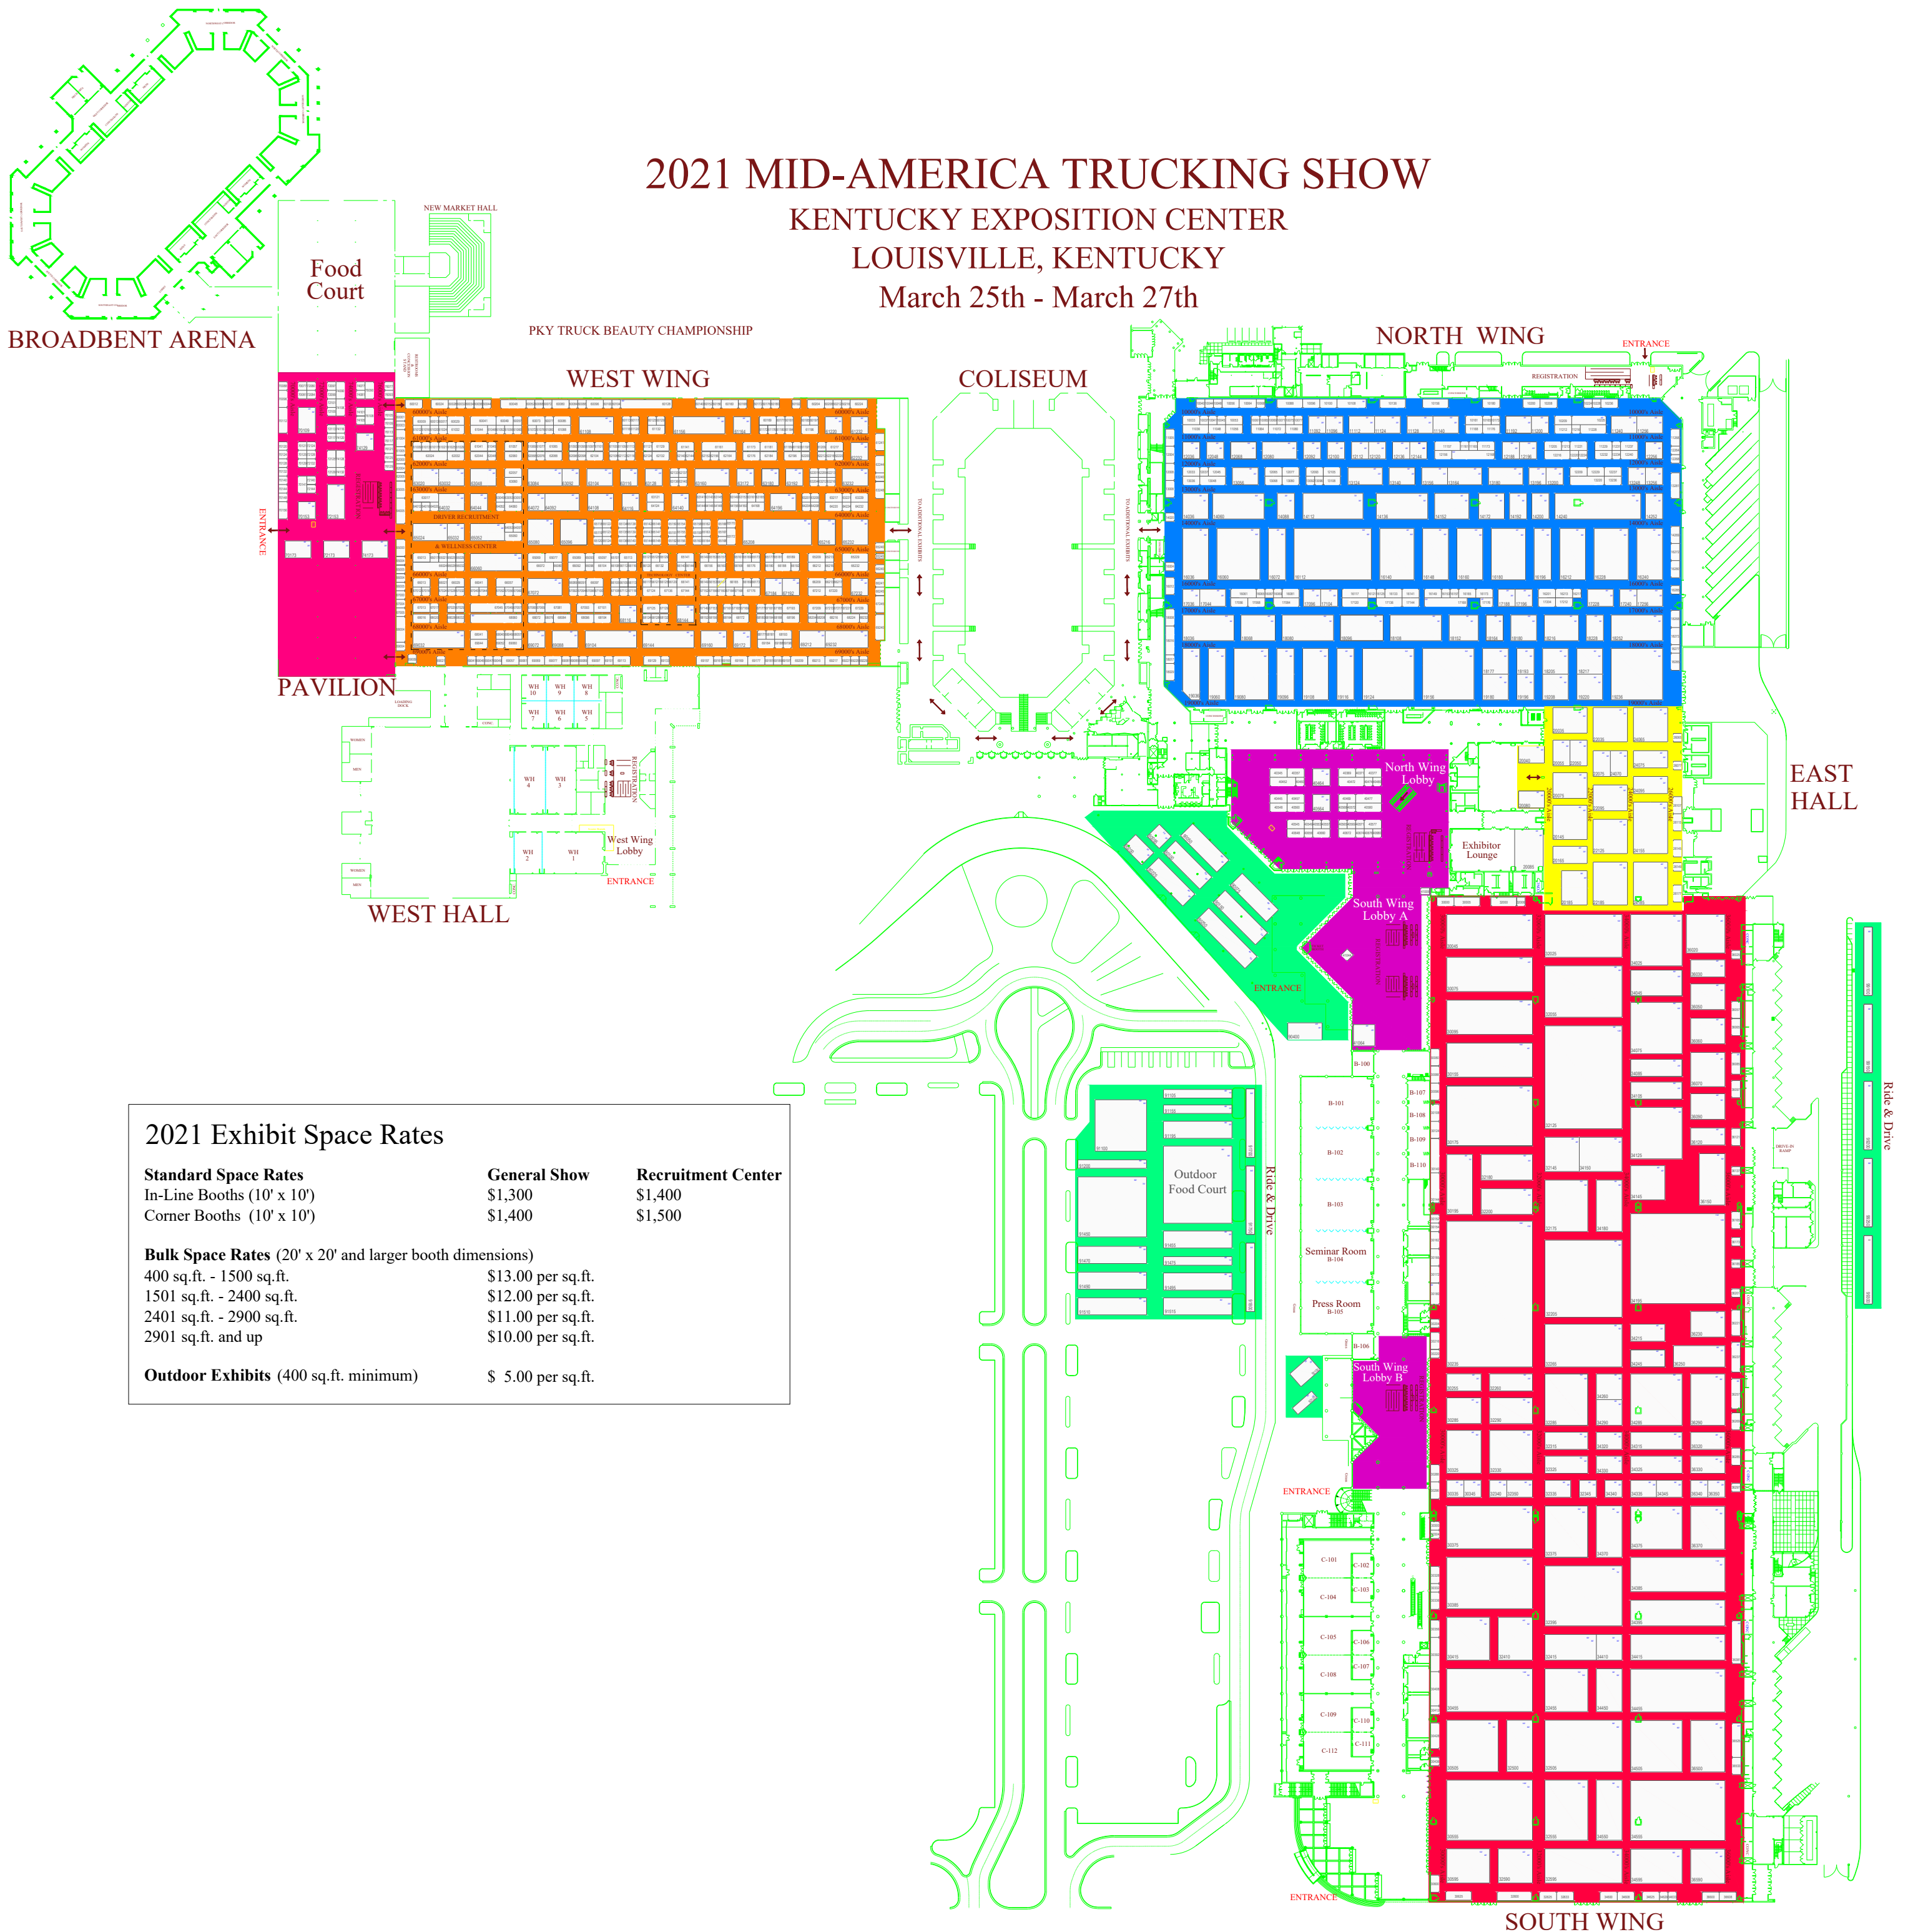

2021 MID-AMERICA TRUCKING SHOW

KENTUCKY EXPOSITION CENTER LOUISVILLE, KENTUCKY

March 25th - March 27th

2021 Exhibit Space Rates

Standard Space Rates	General Show	Recruitment Center
In-Line Booths (10' x 10')	\$1,300	\$1,400
Corner Booths (10' x 10')	\$1,400	\$1,500
Bulk Space Rates (20' x 20' and larger booth dimensions)		
400 sq.ft. - 1500 sq.ft.	\$13.00 per sq.ft.	
1501 sq.ft. - 2400 sq.ft.	\$12.00 per sq.ft.	
2401 sq.ft. - 2900 sq.ft.	\$11.00 per sq.ft.	
2901 sq.ft. and up	\$10.00 per sq.ft.	
Outdoor Exhibits (400 sq.ft. minimum)	\$ 5.00 per sq.ft.	